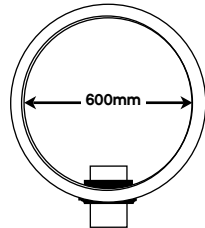

SS2 - 275 litre unit

600mm x 600mm
D400 loading
Grate and Frame

SS3 - 450 litre unit

600mm x 600mm
D400 loading
Grate and Frame

SS3 - 1000 litre unit

600mm x 600mm
D400 loading
Grate and Frame

Please Note : Standard Pipework 110mm