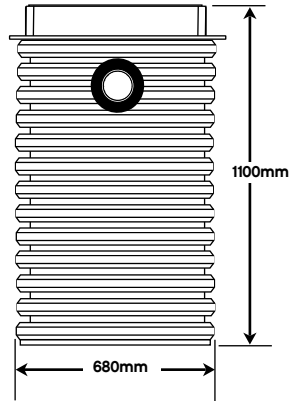

SS2 - 275 litre unit

600mm x 600mm
D400 loading
Grate and Frame

SS3 - 450 litre unit

600mm x 600mm
D400 loading
Grate and Frame

SS3 - 1000 litre unit

600mm x 600mm
D400 loading
Grate and Frame

Please Note : Standard Pipework 110mm