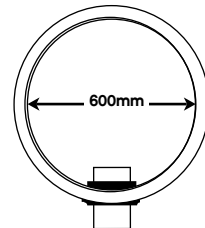

SS2 - 275 litre unit

600mm x 600mm
D400 loading
Grate and Frame

SS3 - 450 litre unit

600mm x 600mm
D400 loading
Grate and Frame

SS3 - 1000 litre unit

600mm x 600mm
D400 loading
Grate and Frame

Please Note : Standard Pipework 110mm