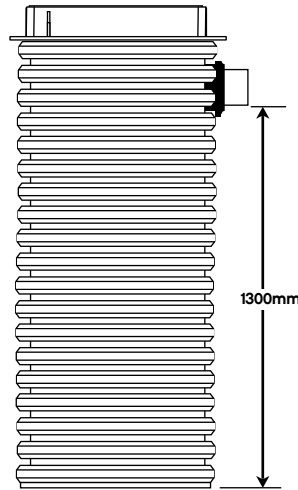

SS2 - 275 litre unit

600mm x 600mm
D400 loading
Grate and Frame

SS3 - 450 litre unit

600mm x 600mm
D400 loading
Grate and Frame

SS3 - 1000 litre unit

600mm x 600mm
D400 loading
Grate and Frame

Please Note : Standard Pipework 110mm