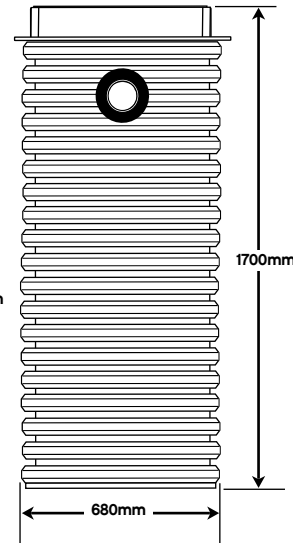

SS2 - 275 litre unit

600mm x 600mm
D400 loading
Grate and Frame

SS3 - 450 litre unit

600mm x 600mm
D400 loading
Grate and Frame

SS3 - 1000 litre unit

600mm x 600mm
D400 loading
Grate and Frame

Please Note : Standard Pipework 110mm