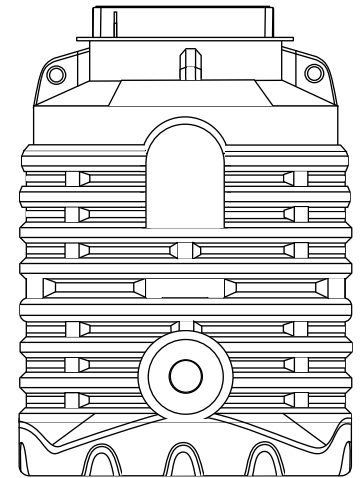

Car Valeting Wash Bay Sump Separators (SS range)

Designed for smaller wash bays and car valeting sites, the wash bay sumps are a single stage tank of up to 1000ltrs capacity.

Supplied with a D400 grating with a 600mm opening, wash water is contained within the separator tank to allow water to settle prior to connection to the mains foul drain. The build-up of silt and dirt from vehicles is a major problem particularly from vehicle wash facilities and wash bay tank is designed to effectively trap the silt before it enters the foul drainage system.

SS2 - 275 litre unit

600mm x 600mm
D400 loading
Grate and Frame

SS3 - 450 litre unit

600mm x 600mm
D400 loading
Grate and Frame

SS3 - 1000 litre unit

600mm x 600mm
D400 loading
Grate and Frame

Please Note : Standard Pipework 110mm