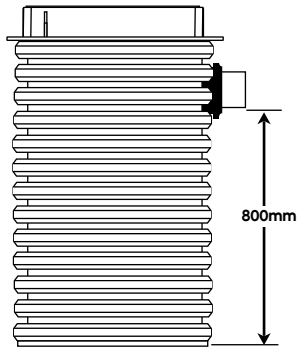

SS2 - 275 litre unit

600mm x 600mm
D400 loading
Grate and Frame

SS3 - 450 litre unit

600mm x 600mm
D400 loading
Grate and Frame

SS3 - 1000 litre unit

600mm x 600mm
D400 loading
Grate and Frame

Please Note : Standard Pipework 110mm