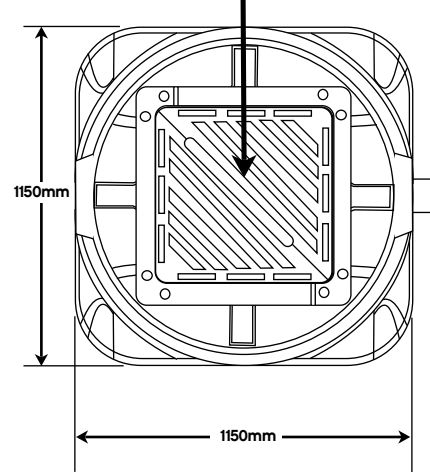

SS2 - 275 litre unit

600mm x 600mm
D400 loading
Grate and Frame

SS3 - 450 litre unit

600mm x 600mm
D400 loading
Grate and Frame

SS3 - 1000 litre unit

600mm x 600mm
D400 loading
Grate and Frame

Please Note : Standard Pipework 110mm