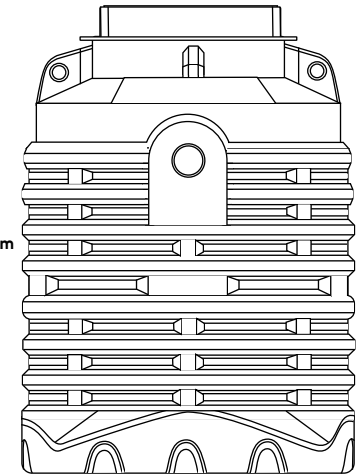

SS2 - 275 litre unit

600mm x 600mm
D400 loading
Grate and Frame

SS3 - 450 litre unit

600mm x 600mm
D400 loading
Grate and Frame

SS3 - 1000 litre unit

600mm x 600mm
D400 loading
Grate and Frame

Please Note : Standard Pipework 110mm