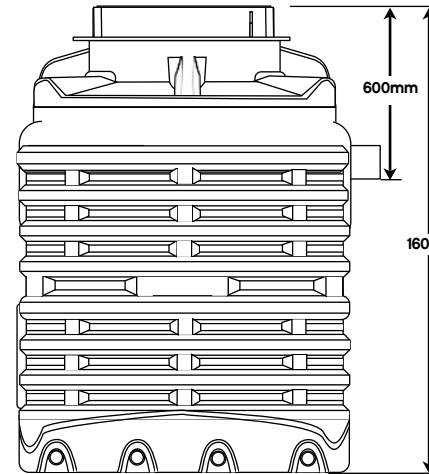

SS2 - 275 litre unit

600mm x 600mm
D400 loading
Grate and Frame

SS3 - 450 litre unit

600mm x 600mm
D400 loading
Grate and Frame

SS3 - 1000 litre unit

600mm x 600mm
D400 loading
Grate and Frame

Please Note : Standard Pipework 110mm